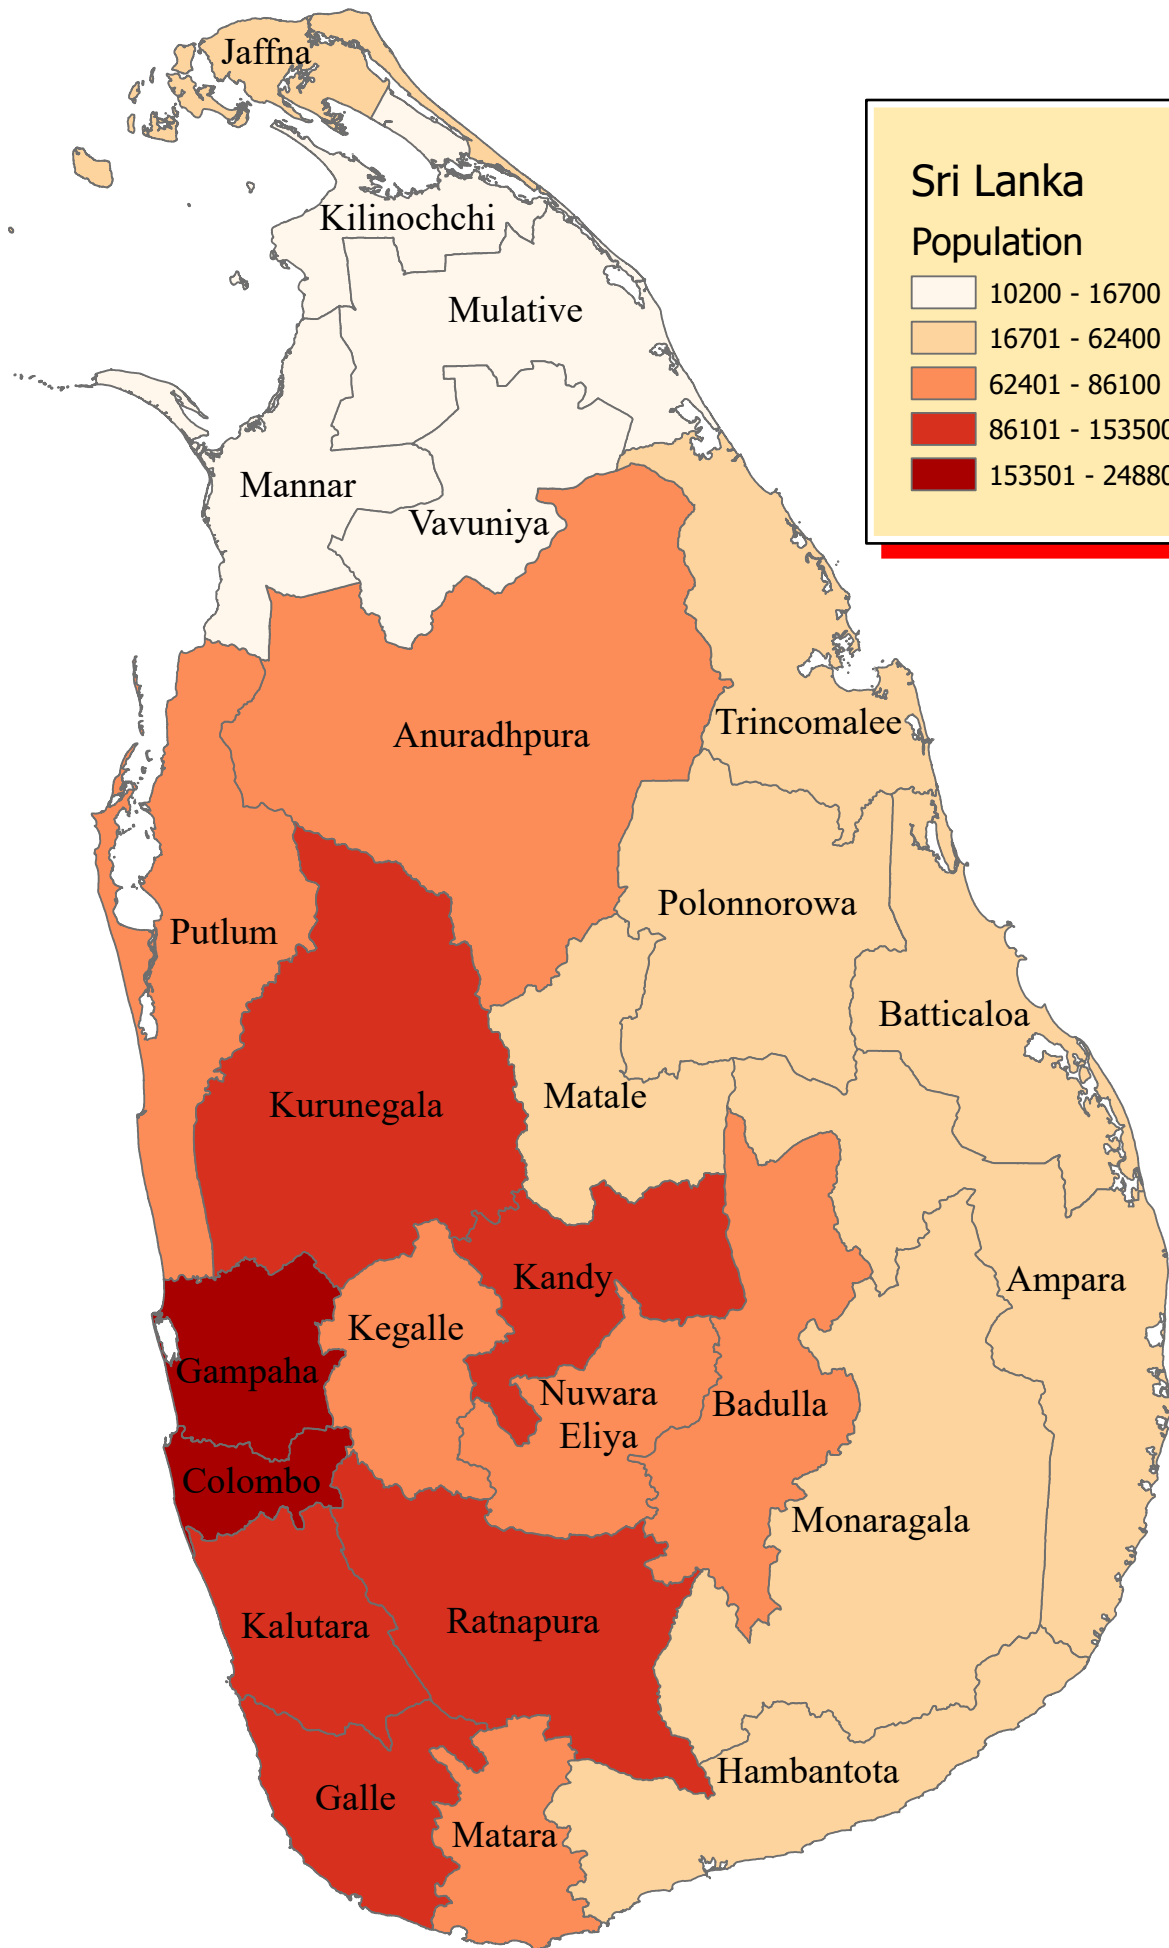

Population Map Of Sri Lanka

Current Time: 1/3/2022 11:59 PM

Data Source: Department of Census and Statistics